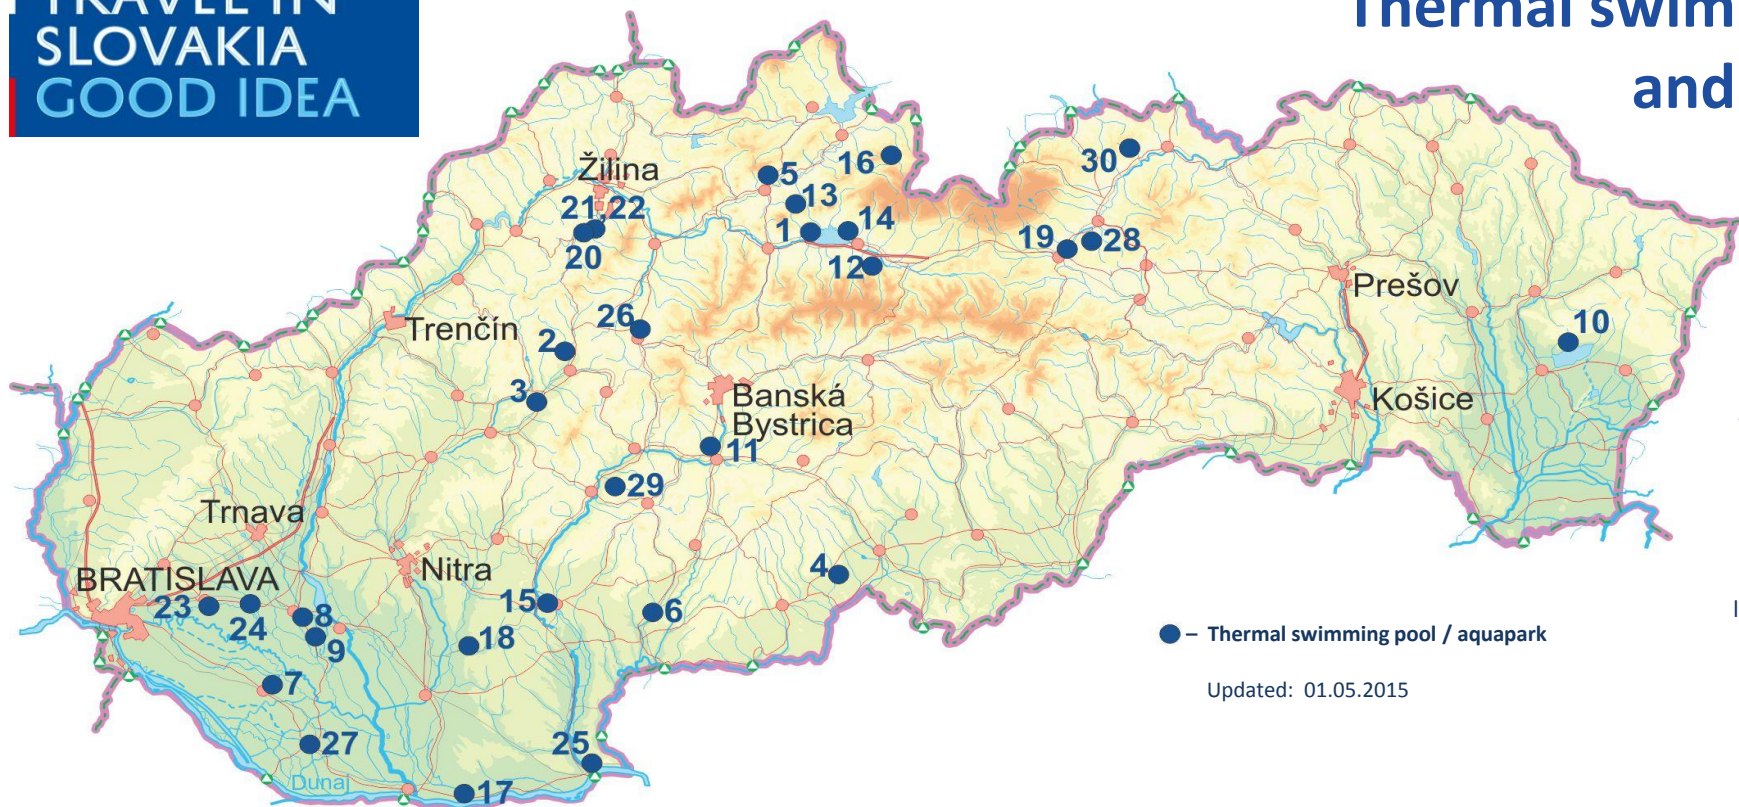

Thermal swimming pools and aquaparks

● – Thermal swimming pool / aquapark

Updated: 01.05.2015

Thermal swimming pools and aquaparks in Slovakia offer thermal water relax in beautiful natural settings. All these is for children, seniors but also for active people looking not only for water but fun, activities and relax as well. Swimming in open air pools during freeze winter days with view to the surrounding mountains is a unique experience.